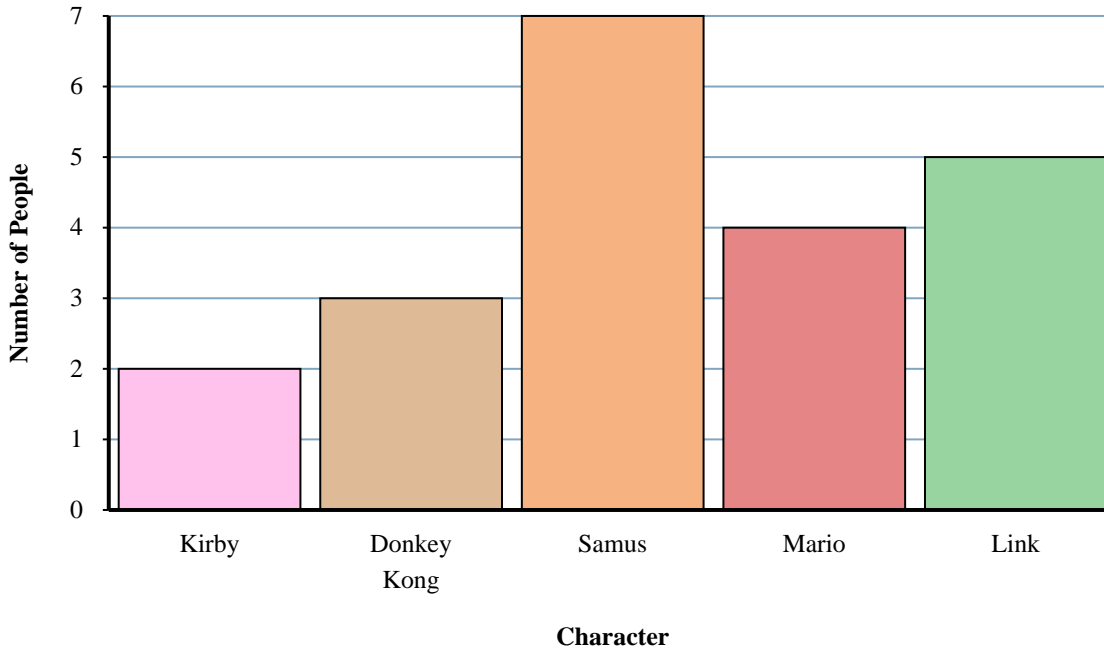

A game website asked its viewers which game character was their favorite and recorded the answers in the bar graph below. Use their graph to answer the questions.

Answers

1. _____
2. _____
3. _____
4. _____
5. _____
6. _____
7. _____
8. _____
9. _____
10. _____
11. _____

- 1) What is the difference in the number of people who liked Kirby and the number who liked Samus?
- 2) Which character did the largest number of people say was their favorite?
- 3) Which character did exactly 3 people say was their favorite?
- 4) Which character did the fewest number of people say was their favorite?
- 5) How many more people liked Samus than liked Link?
- 6) Did fewer people like Mario or Donkey Kong?
- 7) How many people total answered the poll?
- 8) Did more people like Link or Kirby?
- 9) What is the combined number of people who liked Link and Donkey Kong?
- 10) How many people liked Kirby the best?
- 11) How many fewer people liked Kirby than liked Mario?

A game website asked its viewers which game character was their favorite and recorded the answers in the bar graph below. Use their graph to answer the questions.

Answers

1. 5
2. Samus
3. Donkey Kong
4. Kirby
5. 2
6. Donkey Kong
7. 21
8. Link
9. 8
10. 2
11. 2